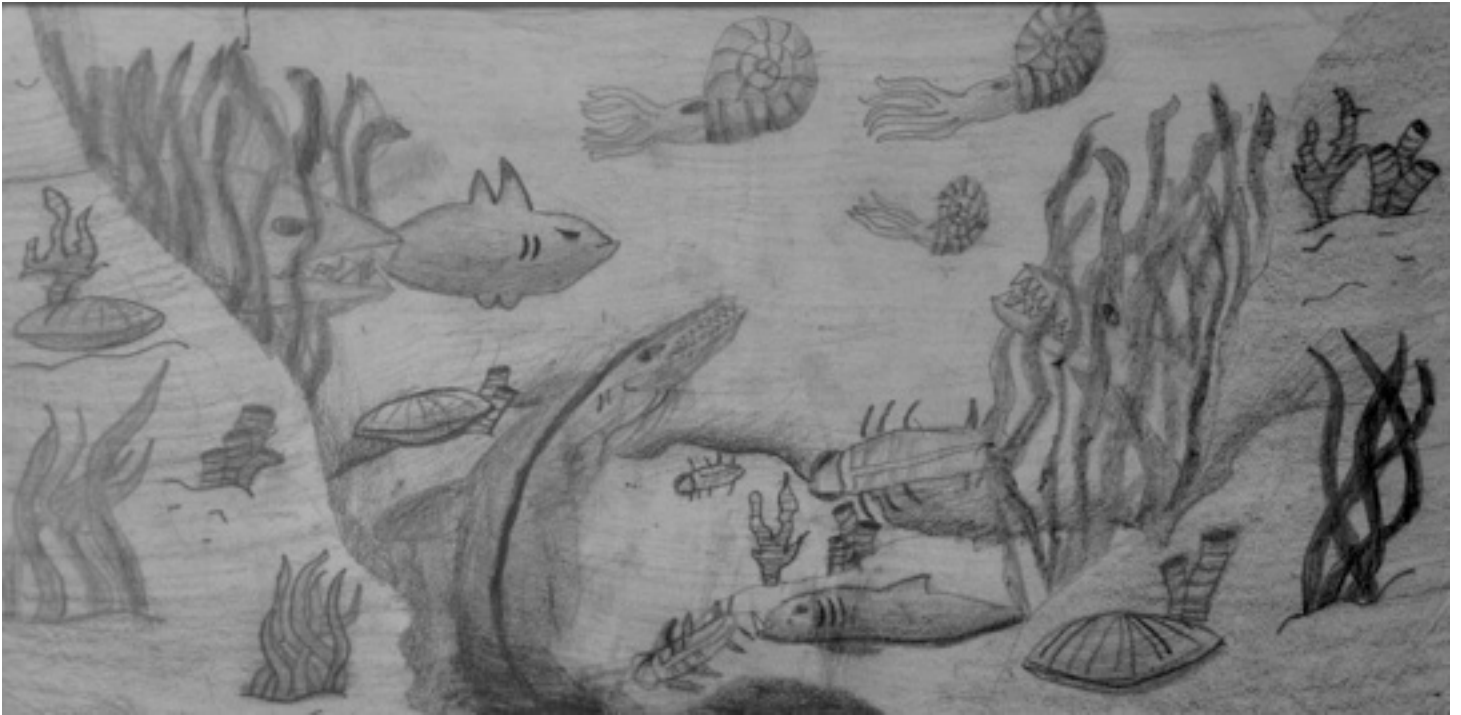

Molly Acre
Corridor Gallery

Cretaceous Sea
Graphite
3rd Place, Youth Artist, Grades K - 5