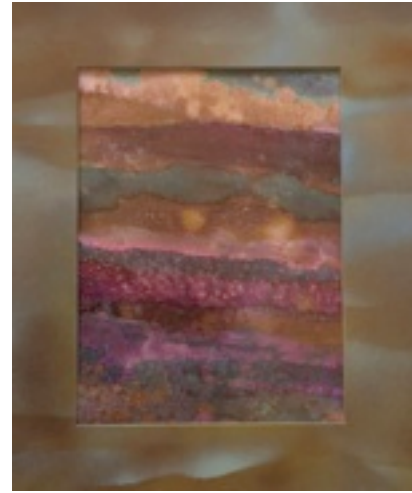

Emily Earnest  
South Gallery Entry

Tidal Wave  
Acrylic  
3rd Place, Youth Artist, Grades 9 - 12

YOUTH: GRADES 9 - 12, HONORABLE MENTION

Keefe White  
Iron Dino

Haley Terry  
Dead and Alive

Issey Behr  
The Striated Earth